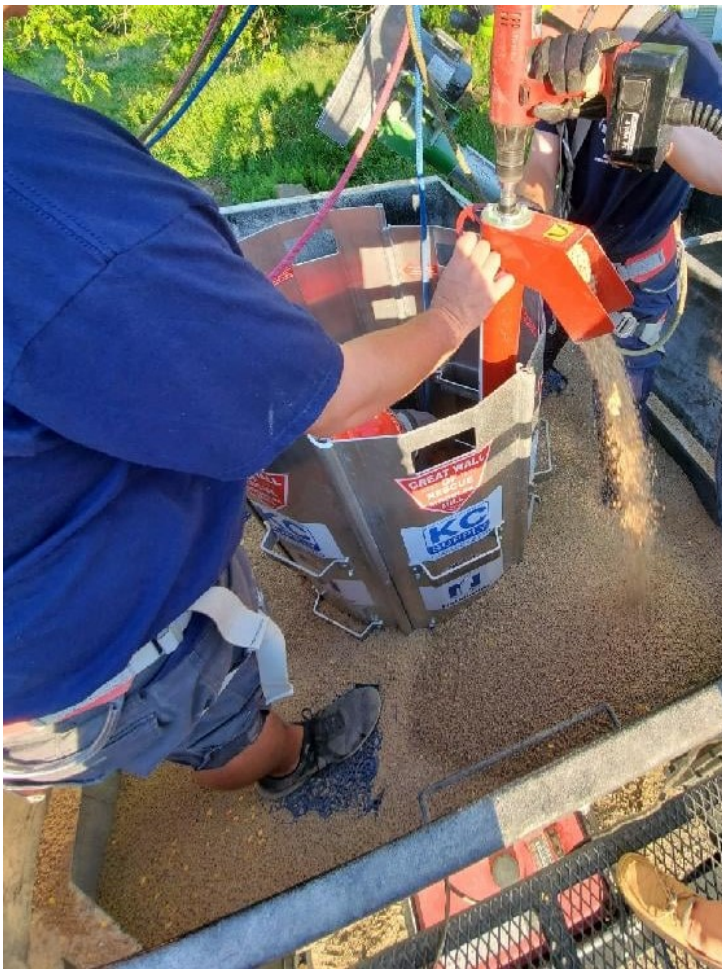

Grain Entrapment Patented Red Rescue Auger

The Rescue Auger quickly aids in the removal of grain which has entrapped a victim. The auger is powered by a standard drill with 1/2" chuck. Simply insert the auger's inlet into the grain and direct the discharge away from the victim.

- Powder-coated Steel
- Hand Grip
- Direct drive from power drill with 1/2" chuck
- Unloads 2.0 bushels per minute
- Guarded discharge

General Specs

- 5-ft overall height
- 5.0" OD Inlet Guard
- 13" Discharge Width O.A
- 25 lbs

1/2 Inch Direct Drive Shaft

Platforms (18x18)

Durable with deep, gripping ribs
Provides more stable footing
Use with any style of rescue tube

Rope Kits Available

Waterproof Bag:

Handles on sides and ends for ease of carrying / lifting