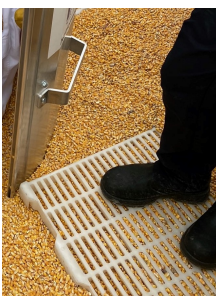

Grain Entrapment Patented Red Rescue Auger

The Rescue Auger quickly aids in the removal of grain which has entrapped a victim. The auger is powered by a standard drill with 1/2" chuck. Simply insert the auger's inlet into the grain and direct the discharge away from the victim.

- Powder-coated Steel
- Hand Grip
- Direct drive from power drill with 1/2" chuck
- Unloads 2.0 bushels per minute
- Guarded discharge

General Specs

- 5-ft overall height
- 5.0" OD Inlet Guard
- 13" Discharge Width O.A
- 25 lbs

1/2 Inch Direct Drive Shaft

Platforms (18x18)

Durable with deep, gripping ribs
Provides more stable footing
Use with any style of rescue tube

Rope Kits Available

Waterproof Bag:

Handles on sides and ends for ease of carrying / lifting